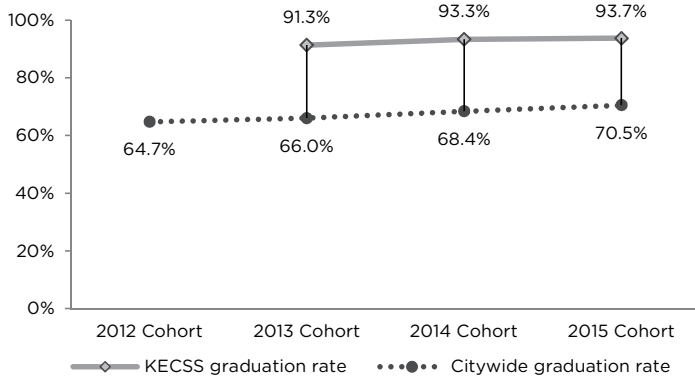

Kingsborough Early College Secondary School (KECSS) is a NYC Department of Education (DOE) public school located in the Manhattan Beach section of Brooklyn, New York. KECSS serves students in the 6th through 12th grades and offers students college preparatory curriculum which begins in middle school and culminates with college course-taking in high school. This ECI model affords students the opportunity to earn both a high school diploma and an associate degree (or up to two years of transferable credit) upon graduation.

KECSS Fast Facts¹

Year founded: 2006	Geographic district: 21
Principal: Tracee Murren (Interim)	School number: 468
Grades served: 6-12	Admission code: L55A
Total enrollment: 588	Phone: (718) 333-7850
Partner college: Kingsborough Community College	Address: 2630 Benson Ave. Brooklyn, NY 11214
KECSS Website: https://sites.google.com/site/kecsshome/	

Student Characteristics: 2015-16 Academic Year

Gender		Other student characteristics	
Female	46%	Eligible for Free or Reduced Price Lunch	72%
Male	54%	English Language Learners	1%
Race/Ethnicity		Students with an Individual Education Plan	17%
Asian	8%		
Black	24%		
Hispanic	27%		
White	39%		
Native Am.	1%		
Other	1%		

Academic Outcomes in High School: 2013-2015 Graduating Cohorts

Figure 1. KECSS graduation rate vs. citywide high school graduation rate^{2,3}