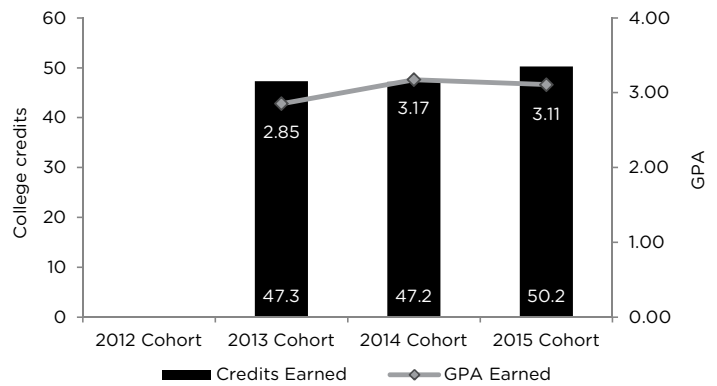

Figure 1. KECSS graduation rate vs. citywide high school graduation rate^{2,3}

Figure 2. Average college GPA and college credits of graduates

Postsecondary Enrollment and Outcomes: 2013-2014 Graduating Cohorts