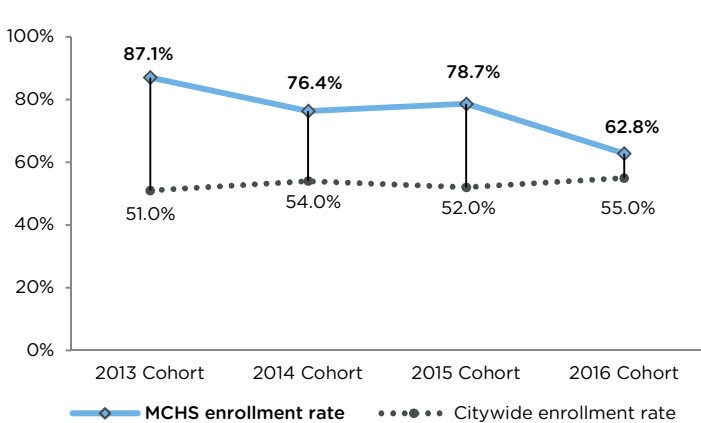

Academic Outcomes in High School: 2013-2016 Graduating Cohorts

Figure 1. MCHS graduation rate vs. citywide high school graduation rate²

Figure 2. Average college GPA and college credits of graduates

Postsecondary Enrollment and Outcomes: 2013-2016 Graduating Cohorts

Figure 3. MCHS graduates vs. citywide college 6-month enrollment rate^{2,3,4}

Figure 4. MCHS graduates' average Fall semester college GPA and credits⁵

¹Fast facts obtained from: <http://schools.nyc.gov/SchoolPortals/24/Q520/default.htm>.